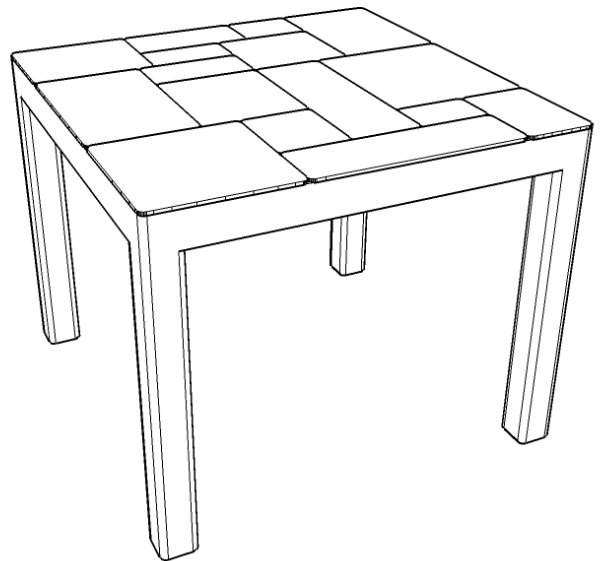

# Puzzle Table

Substantial Steel Table with Unique Puzzle Motif

The ancient art of slate arrangement meets metal. You've never enjoyed asymmetry as much until you sit at this hand made steel breakfast table. Made entirely of steel with a hand patina finish this is one bossy table. One of a kind.

## Features

- Solid all-steel construction
- Removable top
- Adjustable leveling feet
- Hand patina finish
- Clear satin lacquer protective topcoat

<b>Puzzle Table</b>	Price: \$8,500.00 USD	Lead time: 30-60 days
Dimensions: 36" x 36" x 29-1/2"	Materials: steel, hardware	Made in Brooklyn, USA
Available Finishes <input type="checkbox"/> Raw Steel, <input checked="" type="checkbox"/> Blackened Steel		
Notes:		